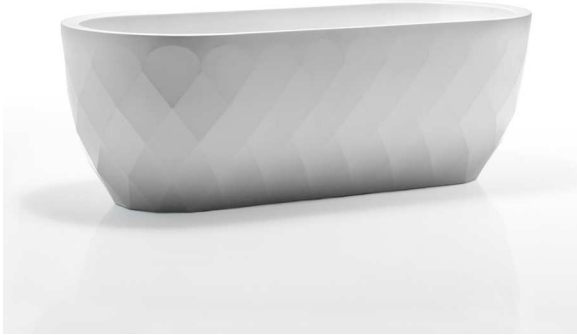

Продажа дизайнерской мебели,
света и аксессуаров
по всей России

8 (800) 500-70-36
hello@barcelonadesign.ru
www.barcelonadesign.ru

VASES JARDINERA

DESCRIPTION DESCRIPTION

Pot made in resin of polyethylene by rotational moulding. 100% Recyclable. Item suitable for indoor and outdoor use. Available with different finishes.

Macetero fabricado en resina de polietileno mediante moldeo rotacional con doble pared. 100% Reciclable. Apto para exterior e interior. Disponible en varios acabados.

WEIGHT PESO 15 Kg.

INCLUDE INCLUYE

Self watering system (except to Basic). Finished RGB LED: Colour changes of remote control.

Sistema de autorriego (menos en Basic). Acabado LED RGB: Mando a distancia para cambio de color de la luz.

OPTIONS OPCIONES

Finished Light: Possibility of transparent cable and switch only for indoor.

Acabado Luz: Posibilidad de cable transparente e interruptor solo para interior