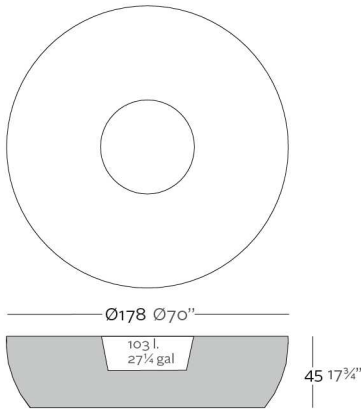

VASES Island 220
VASES Isla 220

REFERENCE*

REFERENCIA*

47178D	47178Y	44578CO	47178A	47178R
47178F	47178W	47178L	44578	

ReferenceX, for example 0000A ReferenciaX, ejemplo 0000A.

* A: BASIC R: AUTORRIEGO F: LACADO W:LUZ L: LEDS B: FULL WHITE G: GLASS

FINISHES ACABADOS

COLOURS COLORES

BASIC, SELF-WATERING / AUTORRIEGO

LACQUERED / LACADO

LIGHT / LUZ, LED RGB, LED DMX, BATTERY BATERIA