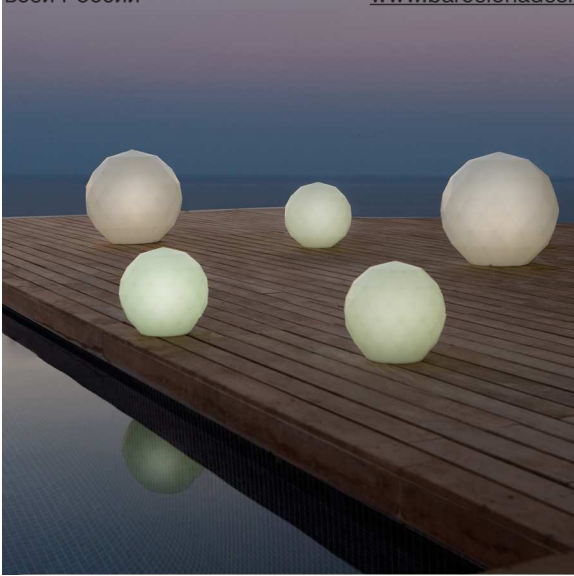

Продажа дизайнерской мебели,
света и аксессуаров
по всей России

8 (800) 500-70-36
hello@barcelonadesign.ru
www.barcelonadesign.ru

VASES LAMPARAS 40

DESCRIPTION DESCRIPTION

Made in resin of polyethylene by rotational moulding. 100% Recyclable. Item suitable for indoor and outdoor use. Available in different finishes.