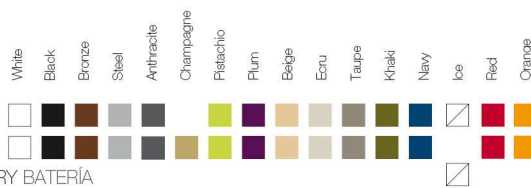

FINISHES ACABADOS

COLOURS COLORES

BASIC, SELF-WATERING / AUTORRIEGO

LACQUERED / LACADO

LIGHT / LUZ, LED RGB, LED DMX, BATTERY BATERIA

FABRIC TEJIDOS

NAUTICAL NÁUTICA

SILVERTEX