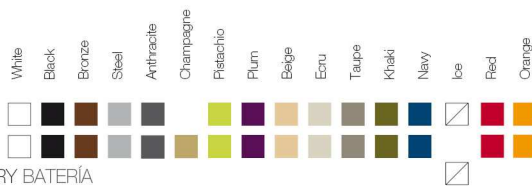

VASES Pot Ø65
VASES Maceta Ø65

FINISHES ACABADOS

COLOURS COLORES

BASIC, SELF-WATERING / AUTORRIEGO

LACQUERED / LACADO

LIGHT / LUZ, LED RGB, LED DMX, BATTERY BATERIA

Type plug available Tipo de plug disponible