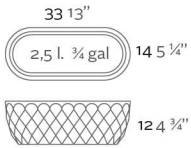

VASES Nano Jardiniere
VASES Nano Jardinera

ReferenceX, for example 0000A ReferenciaX, ejemplo 0000A.

* A: BASIC R: AUTORRIEGO F: LACADO W:LUZ L: LEDS B: FULL WHITE G: GLASS

FINISHES ACABADOS

COLOURS COLORES
BASIC
LACQUERED / LACADO
WHITE LED / LED BLANCO