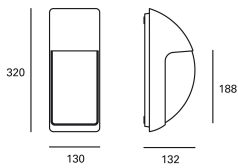

LUMINOTECHNIC FEATURES

Lampholder: 1 x E27