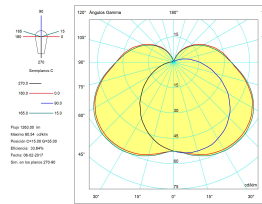

VENTILATION FEATURES

Power used: 23W

Service value measurement standard: EN 60879:2019

LOGISTICS

Net weight (kg): 0.55

Packaged weight (kg): 0.79

Packaging: 140mm x 140mm x 330mm