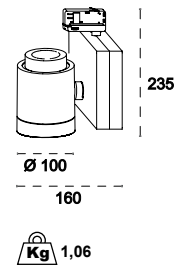

TRACK is sold separately.
Refs available in www.faro.es

TECHNICAL FEATURES - CARACTERÍSTICAS TÉCNICAS

NANO CYLINDER LED

MINI CYLINDER LED

CYLINDER LED