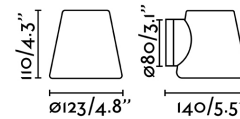

BIANCA Chrome structure wall lamp

Ref. 63510

BIANCA is an indoor wall lamp designed by Alex&Manel Lluscà. Its design is classic and elegant and looks good with any style. Thanks to its IP44, it is ideal for lighting the bathroom, for example next to the mirror.

Specifications

Bulb:	1xG9 MAX 6W LED
Bulb included:	No
Transformer:	
Transformer included:	No
Voltage:	100-240V
IP:	44
Class:	I
Material:	Aluminium and glass diffuser
Designer:	ALEX & MANEL LLUSCÀ
Length:	1123 mm
Net Width:	140 mm
Height:	110 mm
Net Weight:	0.43 kg
Volume:	0.00766 m3