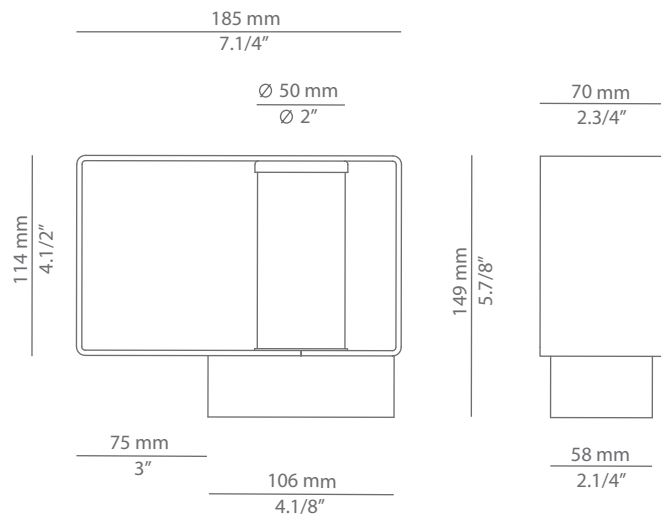

Special instructions

estiluz®

ESTILUZ, S.A.
Carretera d'Ogassa, s/n
17860 Sant Joan de les Abadesses
T+34 972 720 125
F+34 972 720 796

estiluz@estiluz.com
www.estiluz.com