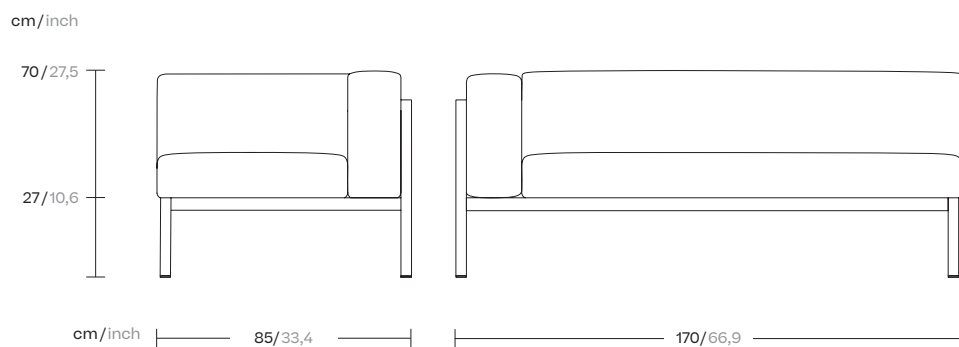

Landscape
Left corner module
by Kettal Studio

kettal

Left corner module

Designer
Kettal Studio

Collection
Landscape

Reference
KS9401000

1/3

Landscape aims to be part of a project. It is not understood as an item apart, but instead relates to its environment and melds with it. It is the project that is important, not the product, and this is its essence. Its rationalist construction seeks to give order, form and structure to the outdoor space, although, in terms of function, it has been designed to give shelter: to shade and cool or protect from the rain and wind.

kettal

Left corner module

Designer
Kettal Studio

Collection
Landscape

Reference
KS9401000

2/3

Materials

Fabric
Heavy Load 100.000 Cycles,
Heavy Load Resistant 1000
Decitex, Kettalize-It, Resist
U.v. En-581-4, Easy Clean,
Abrasion, Resistance 30.000
Cycles, Quickdry