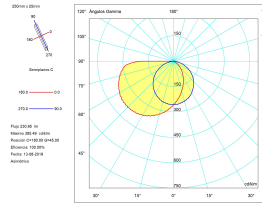

### LUMINOTECHNIC FEATURES

Light source: LED

CRI: 80

MacAdam steps: 3

Photobiological risk: RG0