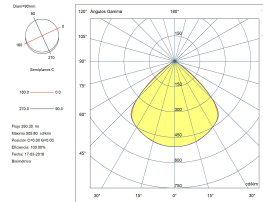

LUMINOTECHNIC FEATURES

Light source: LED CREE

CRI: 80

MacAdam steps: 2

Photobiological risk: RG1

UGR

UGR crosswise: 20.3

UGR lengthwise: 20.2