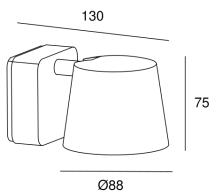

Drone Single

Manel Llusca

05-5306-CI-21

Wall fixture Drone Single LED 7W 2700K Brown 350lm

TECHNICAL FEATURES

Power (W) : 7W

Total power consumption of light (W) : 8.6W

Real lumens : 350

Real lm/W : 41

Correlated Colour Temperature (CCT) : LED warm-white 2700K

Dimming protocol : ON-OFF

Lens / reflector angle : FLOOD 95°

UGR : <=22

Structure material : Aluminium

Structure finish : Brown

Diffuser material : Aluminium