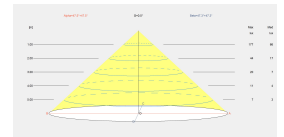

LUMINOTECHNIC FEATURES

Light source: LED CREE

CRI: 80

MacAdam steps: 2

Photobiological risk: RG1

UGR

UGR crosswise: 20.3

UGR lengthwise: 20.2