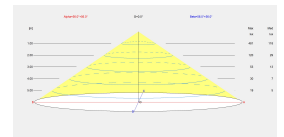

VENTILATION FEATURES

Power used: 18.2W

Service value measurement standard: EN 60879:2019

LOGISTICS

Net weight (kg): 0.48

Packaged weight (kg): 0.6

Packaging: 245mm x 45mm x 245mm