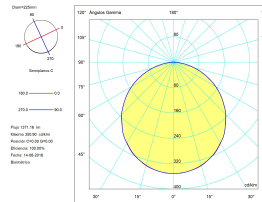

VENTILATION FEATURES

Power used: 18.2W

Service value measurement standard: EN 60879:2019

LOGISTICS

Net weight (kg): 0.48

Packaged weight (kg): 0.6

Packaging: 245mm x 45mm x 245mm