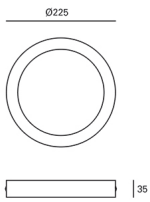

Easy Round Surface Ø225mm

TC-0162-BLA

Leds C4 Team

Ceiling fixture IP23 Easy Round Surface Ø225mm LED 15.5W 3000K Blanco 1371 lm

TECHNICAL FEATURES

IP23

Power (W) : 15.5W

Total power consumption of light (W) : 18.2W

Real lumens : 1371

Real lm/W : 75

Correlated Colour Temperature (CCT) : LED warm-white 3000K

Dimming protocol : ON-OFF

Lens / reflector angle : HORIZONTAL 112°

Structure material : Aluminium

Structure finish : Blanco

Net weight (kg): 0.48

Packaged weight (kg): 0.6

Packaging: 245mm x 45mm x 245mm