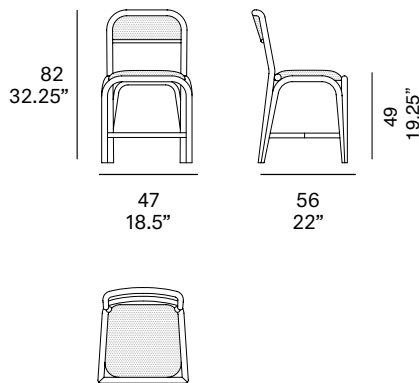

Shipment details

Qty	1 dining chair (1 box)
Volume	0,26 m ³ / 9 ft ³
Gross weight	11 kg / 24.5 lb
Net weight	7 kg / 15.5 lb
Box dimensions (approx.)	49 x 58 x 85 cm 19.25" x 22.75" x 33.5"
Item dimensions (width x depth x height)	47 x 56 x 82 cm 18.5" x 22" x 32.25"
COM	1 m / 1.1 yd
	(1, 40 - 1,50 m / 54"-59")