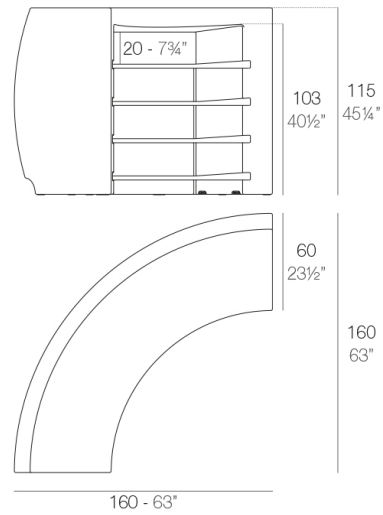

Info

Description

Made of polyethylene resin by rotational moulding. 100% Recyclable. Item suitable for indoor and outdoor use. Available in different finishes.

Modules

FIESTA 180 Barra
FIESTA 180 Counter

FIESTA Barra curva
FIESTA Curved counter