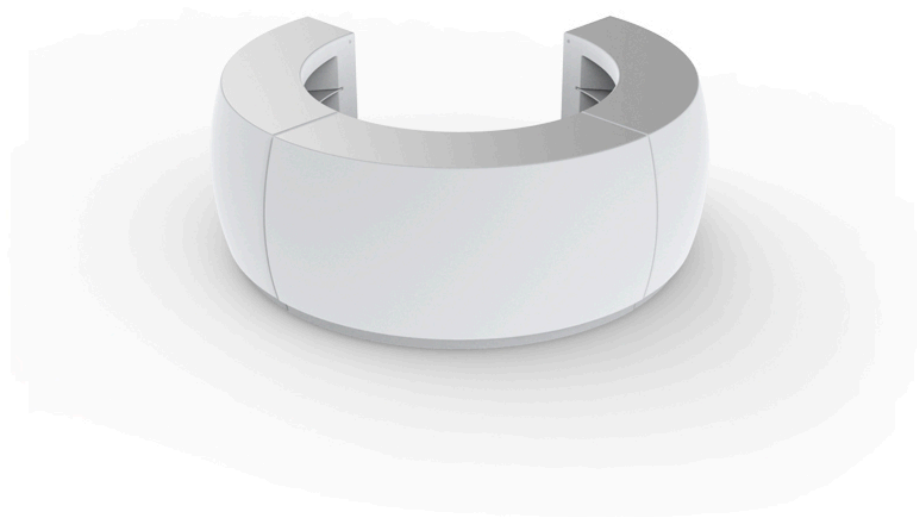

Fiesta

by Archirivolto Design

FIESTA, a designer bar counter by **Archirivolto** for **VONDOM**: “design is beauty, harmony and freedom and cannot therefore be bound by strict, pre-established rules, nor can it only be seen as the privilege of social or cultural elite”.

Info

Description

Made of polyethylene resin by rotational moulding. 100% Recyclable. Item suitable for indoor and outdoor use. Available in different finishes.

Modules

FIESTA 180 Barra
FIESTA 180 Counter

FIESTA Barra curva
FIESTA Curved counter

Link your smartphone or tablet to the sound system via Bluetooth.

- **TOP**

HPL Solid Core Top

- **SHELVES**

- **WHEELS**

Includes castors for easy move

Finishes

finishes