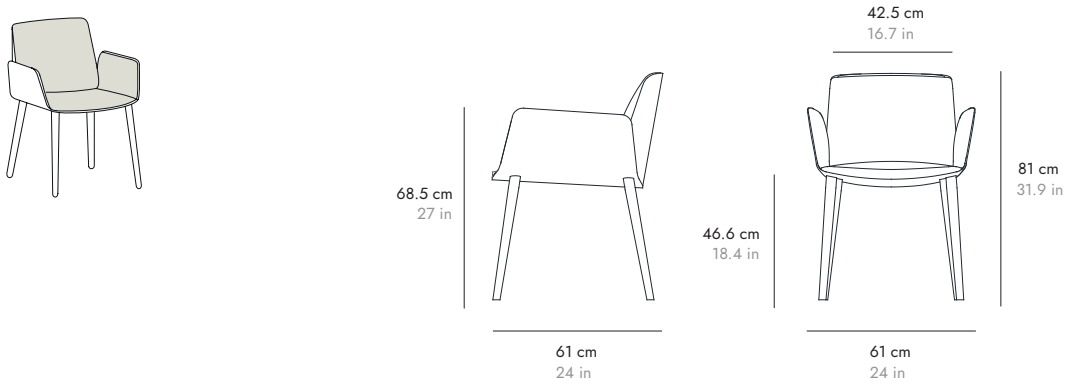

DETAILS. DETALLES

HUG

BY ESTUDI MANEL MOLINA, 2018

punt

DIMENSIONS DIMENSIONES

HUG101 Wood exterior and upholstered interior. Exterior madera e interior tapizado

FABRIC (INT 1.4 m x 1.4 m) (INT 55.1" x 55.1") LEATHER (INT 2.5 m x 1.4 m) (INT 98.4" x 55.1")