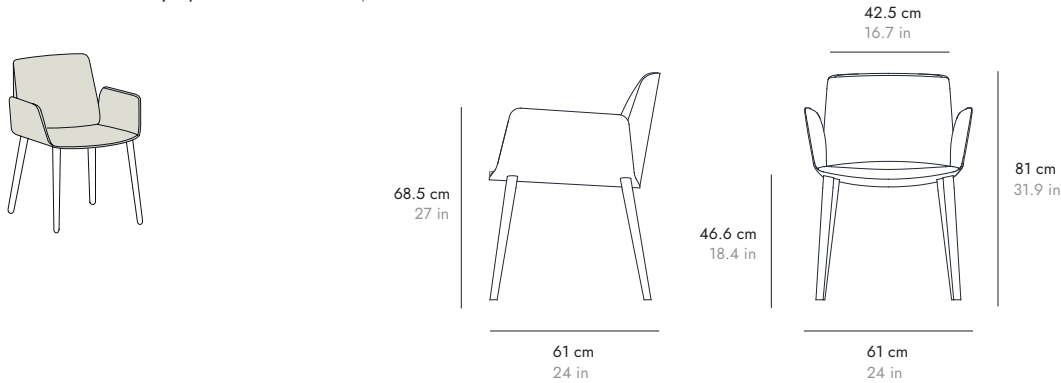

FABRIC (INT 1.4 m x 1.4 m) (INT 55.1" x 55.1") LEATHER (INT 2.5 m x 1.4 m) (INT 98.4" x 55.1")

HUG

BY ESTUDI MANEL MOLINA, 2018

punt

DIMENSIONS DIMENSIONES

HUG301 Fully upholstered. Toda tapizada

FABRIC (INT 1.4 m EXT 1.1 m x 1.4 m) (INT 55.1" EXT 43.3" x 55.1") LEATHER (INT 2.5 m EXT 1.3 m x 1.4 m) (INT 98.4" EXT 51.1" x 55.1")