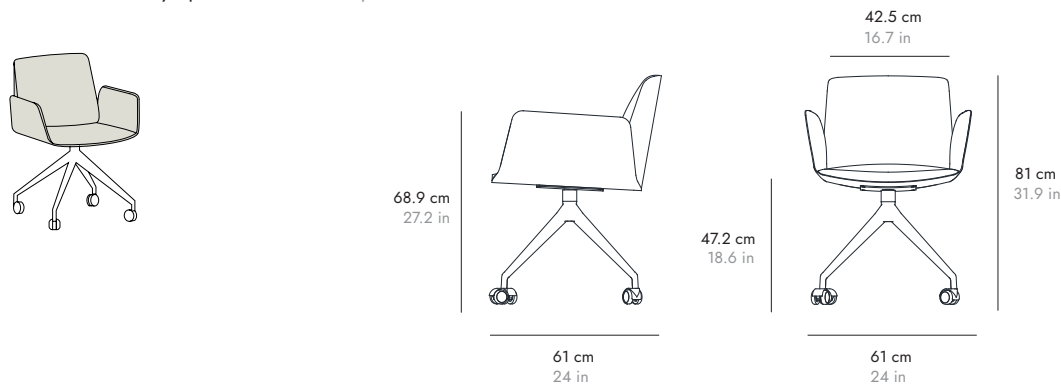

HUG305 Fully upholstered. Toda tapizada

FABRIC (INT 1.4 m EXT 1.1 m x 1.4 m) (INT 55.1" EXT 43.3" x 55.1") LEATHER (INT 2.5 m EXT 1.3 m x 1.4 m) (INT 98.4" EXT 51.1" x 55.1")

It is possible to combine two different fabrics.

Es posible combinar dos tejidos diferentes.