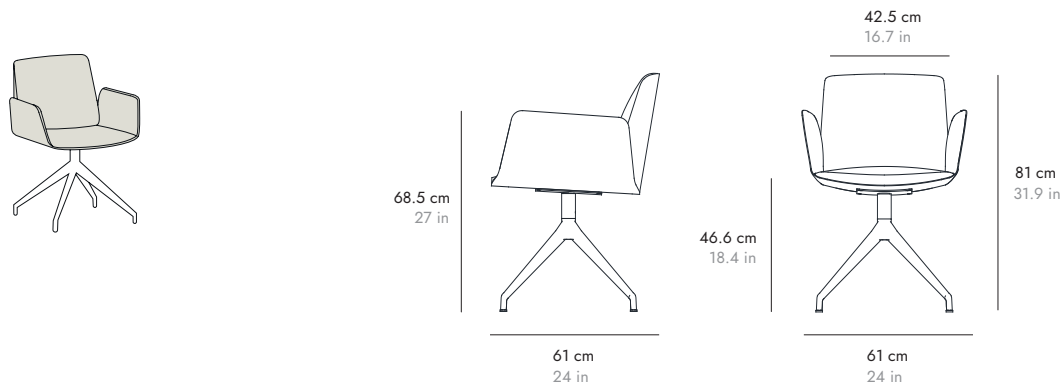

HUG303 Fully upholstered. Toda tapizada

FABRIC (INT 1.4 m EXT 1.1 m x 1.4 m) (INT 55.1" EXT 43.3" x 55.1") LEATHER (INT 2.5 m EXT 1.3 m x 1.4 m) (INT 98.4" EXT 51.1" x 55.1")