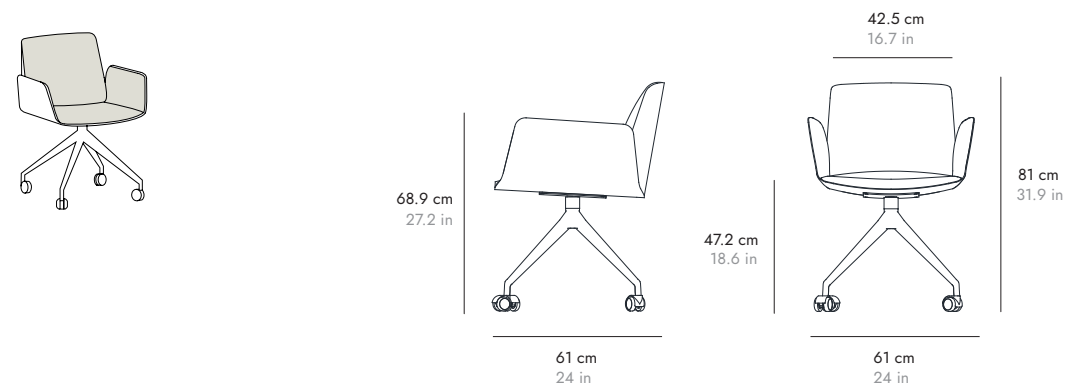

HUG105 Wood exterior and upholstered interior. Exterior madera e interior tapizado

FABRIC (INT 1.4 m x 1.4 m) (INT 55.1" x 55.1") LEATHER (INT 2.5 m x 1.4 m) (INT 98.4" x 55.1")