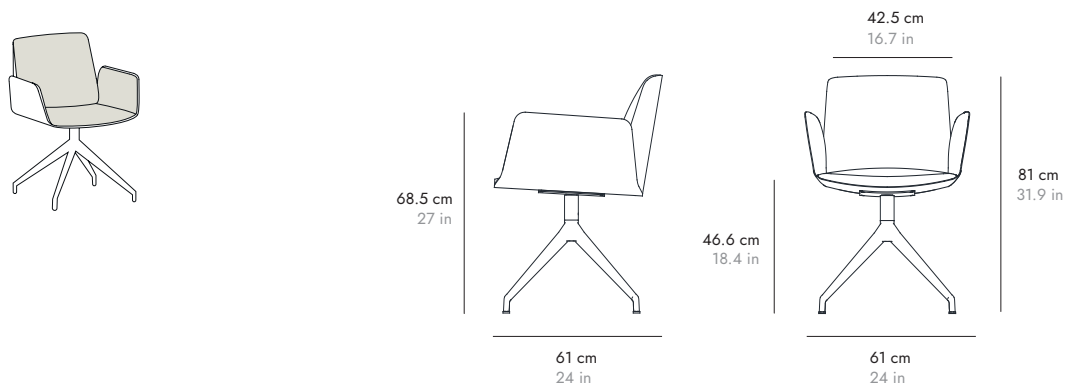

HUG103 Wood exterior and upholstered interior. Exterior madera e interior tapizado

FABRIC (INT 1.4 m x 1.4 m) (INT 55.1" x 55.1") LEATHER (INT 2.5 m x 1.4 m) (INT 98.4" x 55.1")