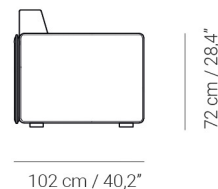

# Tempo

Sofá modular | Sectional sofa

By Ramón Esteve

Código | Code

**A5995**

Medidas | Dimensions

(W) **390 cm / 153,54"**

(D) **102 cm / 40,16"**

Variantes/ Variants -

Ref. A5980

204 cm / 80,3\"

Ref. A5985

300 cm / 118,1\"

Ref. A5990

396 cm / 155,9\"

Ref. A5995

390 cm / 153,5\"

Ref. A5999

396 cm / 155,9\"

Ref. A5997

396 cm / 155,9\"

294 cm / 115,7\"

Ref. A5975

96 cm / 37,8\"

102 cm / 40,2\"

Ref. A5960

96 cm / 37,8\"