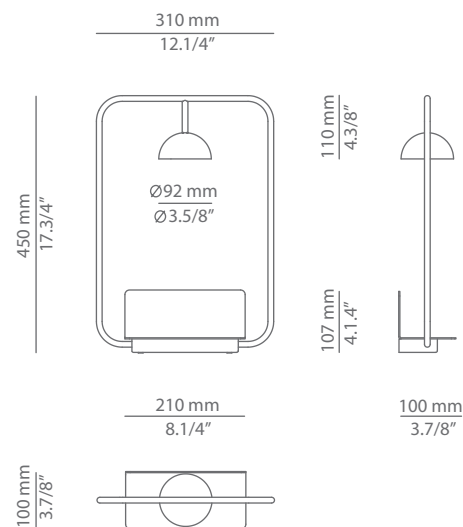

Special instructions