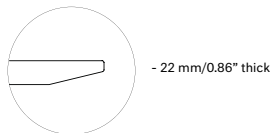

indoor

Flamingo indoor

Dining table stand with round top / pie de mesa con tapa redonda

studio expormim 2017

T969 R

Tabletop made of solid wood from European oaks with 22 mm/0.86" of section. Structure made of aluminum tube, finished with polyester powder. The collection is also available in a lacquered version (MDF) and in European oak plywood.

Shipment details

Qty	1 dining table (2 box)
Volume	0,22 m3 / 7.8 ft3
Gross weight	34 kg / 75 lb
Net weight	30 kg / 66 lb
Item dimensions (width x depth x height)	70 x 70 x 76 cm 27.5" x 27.5" x 30"

Tabletop: