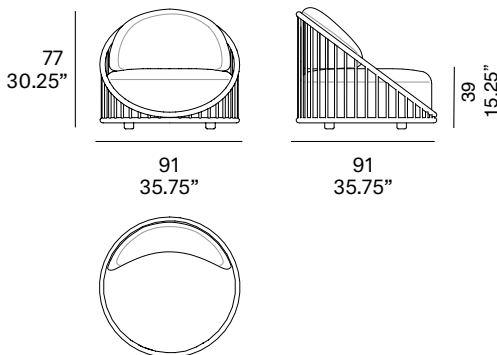

indoor

Cask Armchair / sillón

NORM Architects, 2021

T090 A

Armchair with structure made of peeled and tinted natural rattan of 34 mm/1.34" diameter. Backrest manufactured in peeled and tinted natural rattan of 20 mm/0.79" diameter. Finished with a three step water-based coating (dye, base coat and top coat) highly resistant to solar radiation thanks to UV filters. Possibility of customization through a wide variety of high performance technical fabrics. Protective caps.

Shipment details

Qty	1 armchair (1 box)
Volume	0,82 m ³ / 26 ft ³
Gross weight	25 kg / 55 lb
Net weight	20 kg / 44 lb
Box dimensions (approx.)	100 x 100 x 82 cm 39.25" x 39.25" x 32.25"
Item dimensions (width x depth x height)	91 x 91 x 77 cm 35.75" x 35.75" x 30.25"
COM (1, 40 - 1,50 m / 54"-59")	cushions: 2,80 m / 3.1 yd