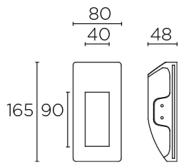

Secret A

05-1804-14-00

Signalling Secret A 1W 3000K CRI 80 White IP20 69lm

TECHNICAL FEATURES

Power (W) : 1W

Total power consumption of light (W) : 1W

Real lumens : 69

Real lm/W : 69

Correlated Colour Temperature (CCT) : LED warm-white 3000K

Lens / reflector angle : MEDIUM 29°

UGR : <= 16

Structure material : Plaster

Structure finish : White

Equipment necessary but not included :

Voltage / frequency : 3V/Max. 350mA

Photobiological risk: RG2

UGR

UGR crosswise: 6.7

UGR lengthwise: 9.0

VENTILATION FEATURES

Power used: 1W

Service value measurement standard: EN 60879:2019

LOGISTICS

Net weight (kg): 0.53

Packaged weight (kg): 0.66

Packaging: 210mm x 130mm x 100mm