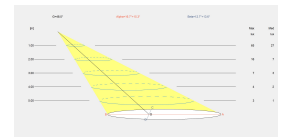

Photobiological risk: RG2

UGR

UGR crosswise: 6.7

UGR lengthwise: 9.0

VENTILATION FEATURES

Power used: 1W

Service value measurement standard: EN 60879:2019

LOGISTICS