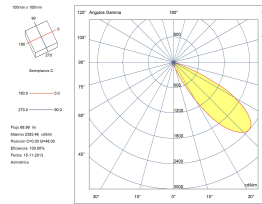

Photobiological risk: RG2

UGR

UGR crosswise: 6.7

UGR lengthwise: 9.0

VENTILATION FEATURES

Power used: 1W

Service value measurement standard: EN 60879:2019

LOGISTICS