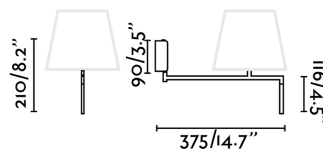

RON Structure dark grey and wood wall lamp

Ref. 64400

RON is an indoor wall lamp. The structure, which is fine and modern in style, is designed by Pepe Llaudet and has one metal part and one bamboo part. To complete this light you can choose from different shades. Shade not included.

Specifications

Bulb:	1xE27
Bulb included:	No
Transformer:	
Transformer included:	No
Voltage:	220-240V
IP:	20
Class:	I
Material:	Steel and bamboo
Designer:	PEPE LLAUDET
Length:	375 mm
Net Weight:	0.53 kg
Volume:	0.00717 m3