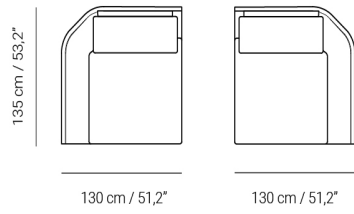

(H) **96 cm / 37,80"**

C.O.M

Tela | Fabric: **32,00 m**

Piel | Leather: **38,00 m²**

Nº de Bultos | No. of Bundles

2 bultos / bundles

Peso Embalado | Packaged weight

105 kg

Disc allows you to design customised layouts. Ideal for creating very large arrangements. A well-balanced family of sofas, modules and poufs that fulfils every need.

360 cm / 141,7"

135 cm / 53,2"

Ref. A5920

Ref. A5912

Ref. A5908

Ref. A5909

Ref. A5910

Ref. A5911

96 cm / 37,8"

105 cm / 41,3"

84 cm / 33,1"

168 cm / 66,1"

100 cm / 39,4"

200 cm / 78,7"