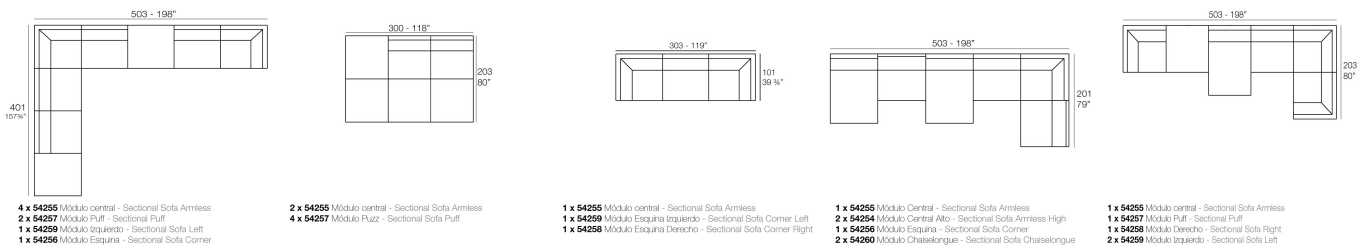

Combinations

Finishes

BASIC

Ref. 54255

Matt Polyethylene

RGBW LED

Ref. 54255L

Unit with internal lighting with RGBW LED technology and remote control unit for switching colors. Available only in matte ice white finish. Remote control included.