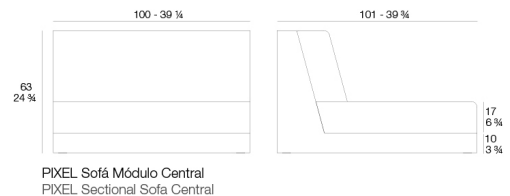

PIXEL SECTIONAL LOW ARMLESS

By Ramon Esteve

It is inspired by the small elements of colour that make up an image, looking to connect the piece with the numerous possible outcomes that are generated as a result of how it is arranged.

The PIXEL sofa is composed of three independent modules that allow you to create countless shapes; from linear sofas or chaise longues, to corners or even a bed.

PIXEL's main characteristic is its low seating height, designed for a more intimate use that ties the piece in with chill-out zones. Manufactured by rotational moulding, its versatility is enhanced through the upholstery, available in a variety of fabrics and finishes that can be combined with one another; alluding once again to its name and mirroring those coloured dots that serve as the origin of an image and the shape through different combinations in 3D.

View online: <https://www.vondom.com/products/54255>

Features

Description

Made of polyethylene resin by rotational moulding. 100% Recyclable. Item suitable for indoor and outdoor use. Available in different finishes.

Includes

CREVIN Indoor/outdoor Natural look fabric. Easy to clean. Optional

GLAD Glad

NAUTIC Indoor/outdoor Vinyl fabric By default

SILVERTEX Indoor/outdoor Vinyl fabric liner Optional

Combinations

Finishes

BASIC

Ref. 54255

Matt Polyethylene

RGBW LED

Ref. 54255L

Unit with internal lighting with RGBW LED technology and remote control unit for switching colors. Available only in matte ice white finish. Remote control included.