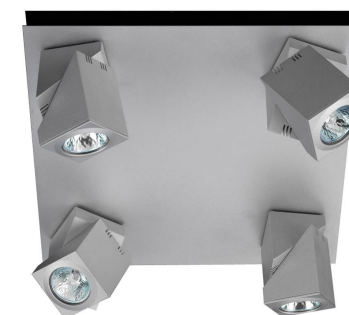

INSTALACIÓN/ INSTALLATION

GU10 LED 2x8W Ø5cm L: 6cm

EEL:

*Bombillas no incluidas/Light bulbs not included.

*Archivos 3D y ficheros fotométricos disponibles en descargas/ 3D and photometric files available at downloads.