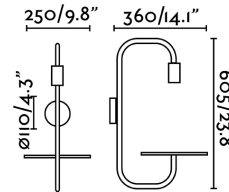

## GUEST Black wall lamp

Ref. 01045

GUEST is a collection of designer lamps created by Andreu Carulla. Minimalist, simple and elegant in style, the collection is characterised by its multifunctionality, since the design of all the versions includes a small tray. Its shape is reminiscent of the letter G and its name invites us to share the light, the moment and the space. The wall lamp is ideal for placing next to the bed, lighting up this corner and putting books or other everyday objects.

### Specifications

<b>Bulb:</b>	1xE27
<b>Bulb included:</b>	No
<b>Transformer:</b>	
<b>Transformer included:</b>	No
<b>Voltage:</b>	100-240V
<b>IP:</b>	
<b>Class:</b>	I
<b>Material:</b>	Aluminium
<b>Designer:</b>	ANDREU CARULLA
<b>Length:</b>	360 mm
<b>Net Width:</b>	250 mm
<b>Height:</b>	605 mm
<b>Volume:</b>	0.03413 m3