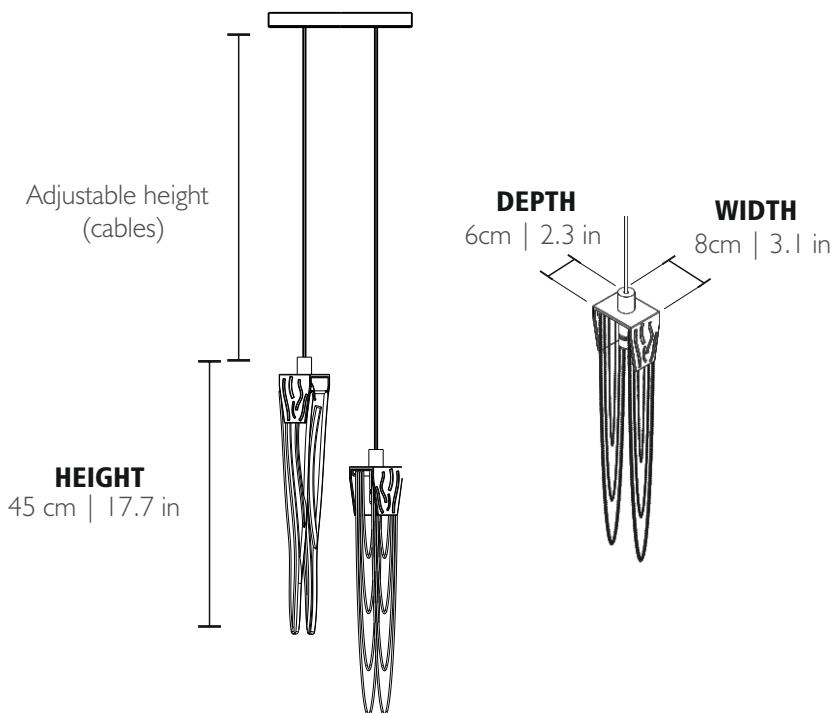

STALA • PENDANT
REF. 7031.2

WEIGHT

Net Weight: 3kg | 6.6 lbs
Gross Weight: 7kg | 15.4 lbs

BULBS

Quantity: 2x (1x per pendant)
Type: G9
Wattage: 28W (max)

MATERIALS

Base: Brass
Body: Brass
Drop: Crystal & Brass Chain

PACKING (approx.)

Dimensions: 48 x 48 x 25 cm
18.8 x 18.8 x 9.8 in
Volume: 0.06 m³ | 2.1 ft³

☐ - Products manufactured according the European norm of security EN 60 598-1.

⚠ - Products adjusted for installation in surfaces normally inflammable.