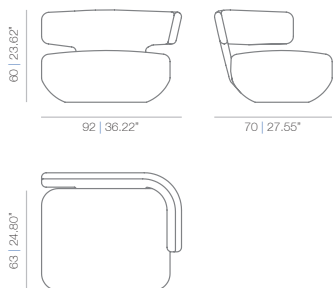

ARMCHAIR

SOFA 152

SOFA 184

SOFA 244

CHAISE

BACKREST-CUSHIONS