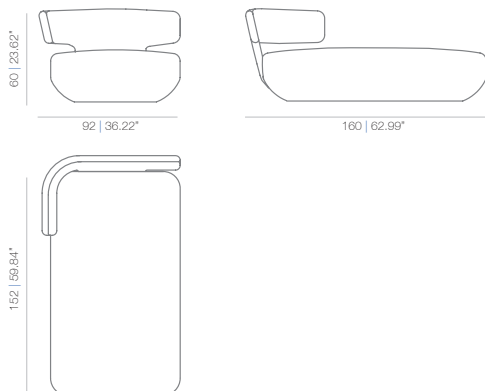

ARMCHAIR

SOFA 152

SOFA 184

SOFA 244

CHAISE

BACKREST-CUSHIONS