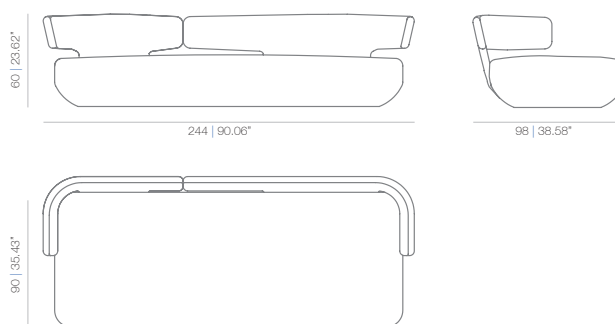

ARMCHAIR

SOFA 152

SOFA 184

SOFA 244

CHAISE

BACKREST-CUSHIONS