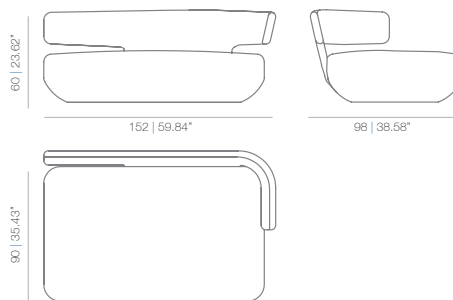

ARMCHAIR

SOFA 152

SOFA 184

SOFA 244

CHAISE

BACKREST-CUSHIONS