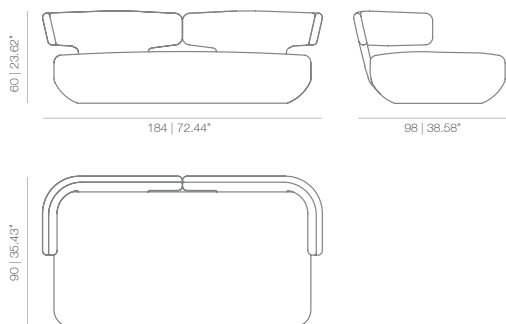

ARMCHAIR

SOFA 152

SOFA 184

SOFA 244

CHAISE

BACKREST-CUSHIONS