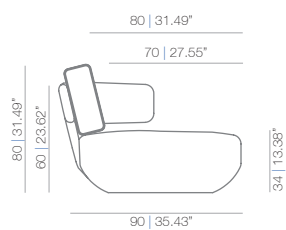

LEVITT

PROJECTS

Barclays Bank | Bentel & Bentel Cosmopolitan Suites | Confortel Hotels | Durrat Al Bahrein | Fnac | Tribeca Grand Hotel | Zara Inditex Group | Veuve Clicquot Milano | Open Tennis Valencia | 33rd America's Cup | Petromar | W Hotels.