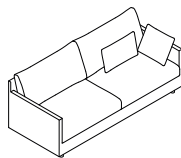

JUNS230BE

230 x 95 H87

90.55" x 37.40" H34.25"