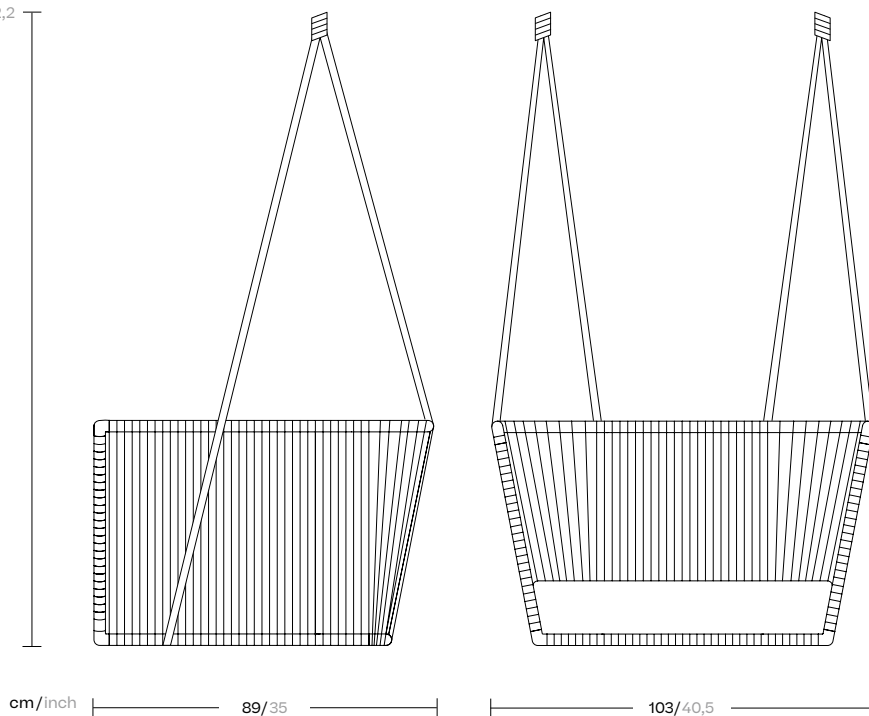

Club swing rope set

Designer
Rodolfo Dordoni

Collection
Bitta

Reference
KS7000800

1/6

Kettal Bitta is characterised by a combination of aluminium frames, seats of braided polyester and comfortable cushions, teak and stone for the table tops. My aim was to create dense braiding that would still let the air through, reminiscent of the braiding of the ropes used to moor boats (hence the name Bitta, which means 'mooring' in Italian), which makes the pieces look lightweight but, at the same time, they look just like cosy nests in natural colours to sit back and relax in.

cm/inch

158/62,2

kettal