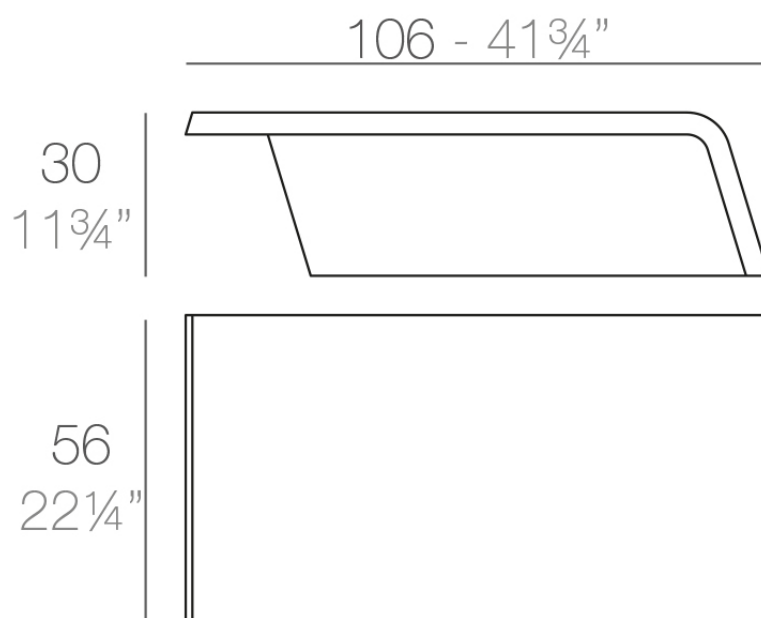

## Rest coffee table 106x56x30

by A-cero

In a world where art and design converge, the Rest Collection by A-Cero is born. Inspired by the ancient technique of origami, each piece is a tribute to the Japanese art of folding, fusing elegance and simplicity under the philosophy “less is more”.

### Description

Made of polyethylene resin by rotational moulding. 100% Recyclable. Item suitable for indoor and outdoor use. Available in different finishes.

Weight: 12.5 Kg

REST Mesa Baja

REST Low Table