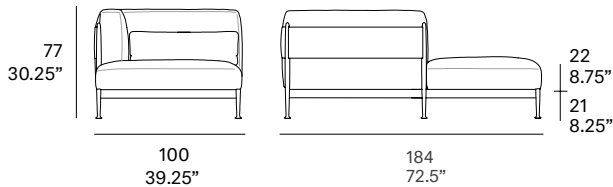

### Shipment details

Qty	1 module (1 box)
Volume	1,57 m <sup>3</sup> / 55.4 ft <sup>3</sup>
Gross weight	54 kg / 119 lb
Net weight (1 armchair)	41 kg / 90.4 lb
Box dimensions (approx.)	189 x 105 x 82 cm 74.4 x 41.3" x 32.6"
Item dimensions (width x depth x height)	184 x 100 x 77 cm 72.5" x 39.25" x 30.25"
COM	seat cushion: 5,10 m / 5.6 yd back cushion: 0,6 m / 0.7 yd