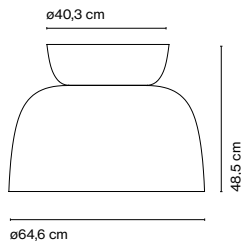

Djembé 2 C 65.48

Djembé 2 C 65

LED SMD 28,5W
700mA 2700K CRI90
2 C 65.23 Luminaire 1843lm
2 C 65.35 Luminaire 1845lm

Light Source 3023lm*
(included)
*in all versions