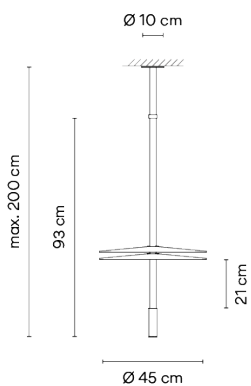

Model Sheet

Optional: Extra cable length
Min. quantity, upcharge and extra lead time apply [EN]

Finish	11 Black NCS S 8500-N
LED temperature color	2700 K
Dimming	Push; 1-10V / Casambi / DALI
Installation type	Built-in XS / Surface Canopy

Materials
Body: Aluminum
Shade: PMMA
Diffuser: PC- Polycarbonate

Light source 2 x LED 3W 175mA

LED CRI>90 726 lm 124
2700 K

Driver Constant Current 350 110-240
V V 50-60 Hz HZ

IP20 Bi-volt 50-60Hz

Application Hanging lamps

Packaging 2 Box
0.51 m x 0.51 m x 0.165 m
Gross weight 5.5
Net weight 4
Vol. 0.0486

Lighting effect

General Lighting

Lamp for general lighting that equally distributes the light in all directions.

Photometric Data