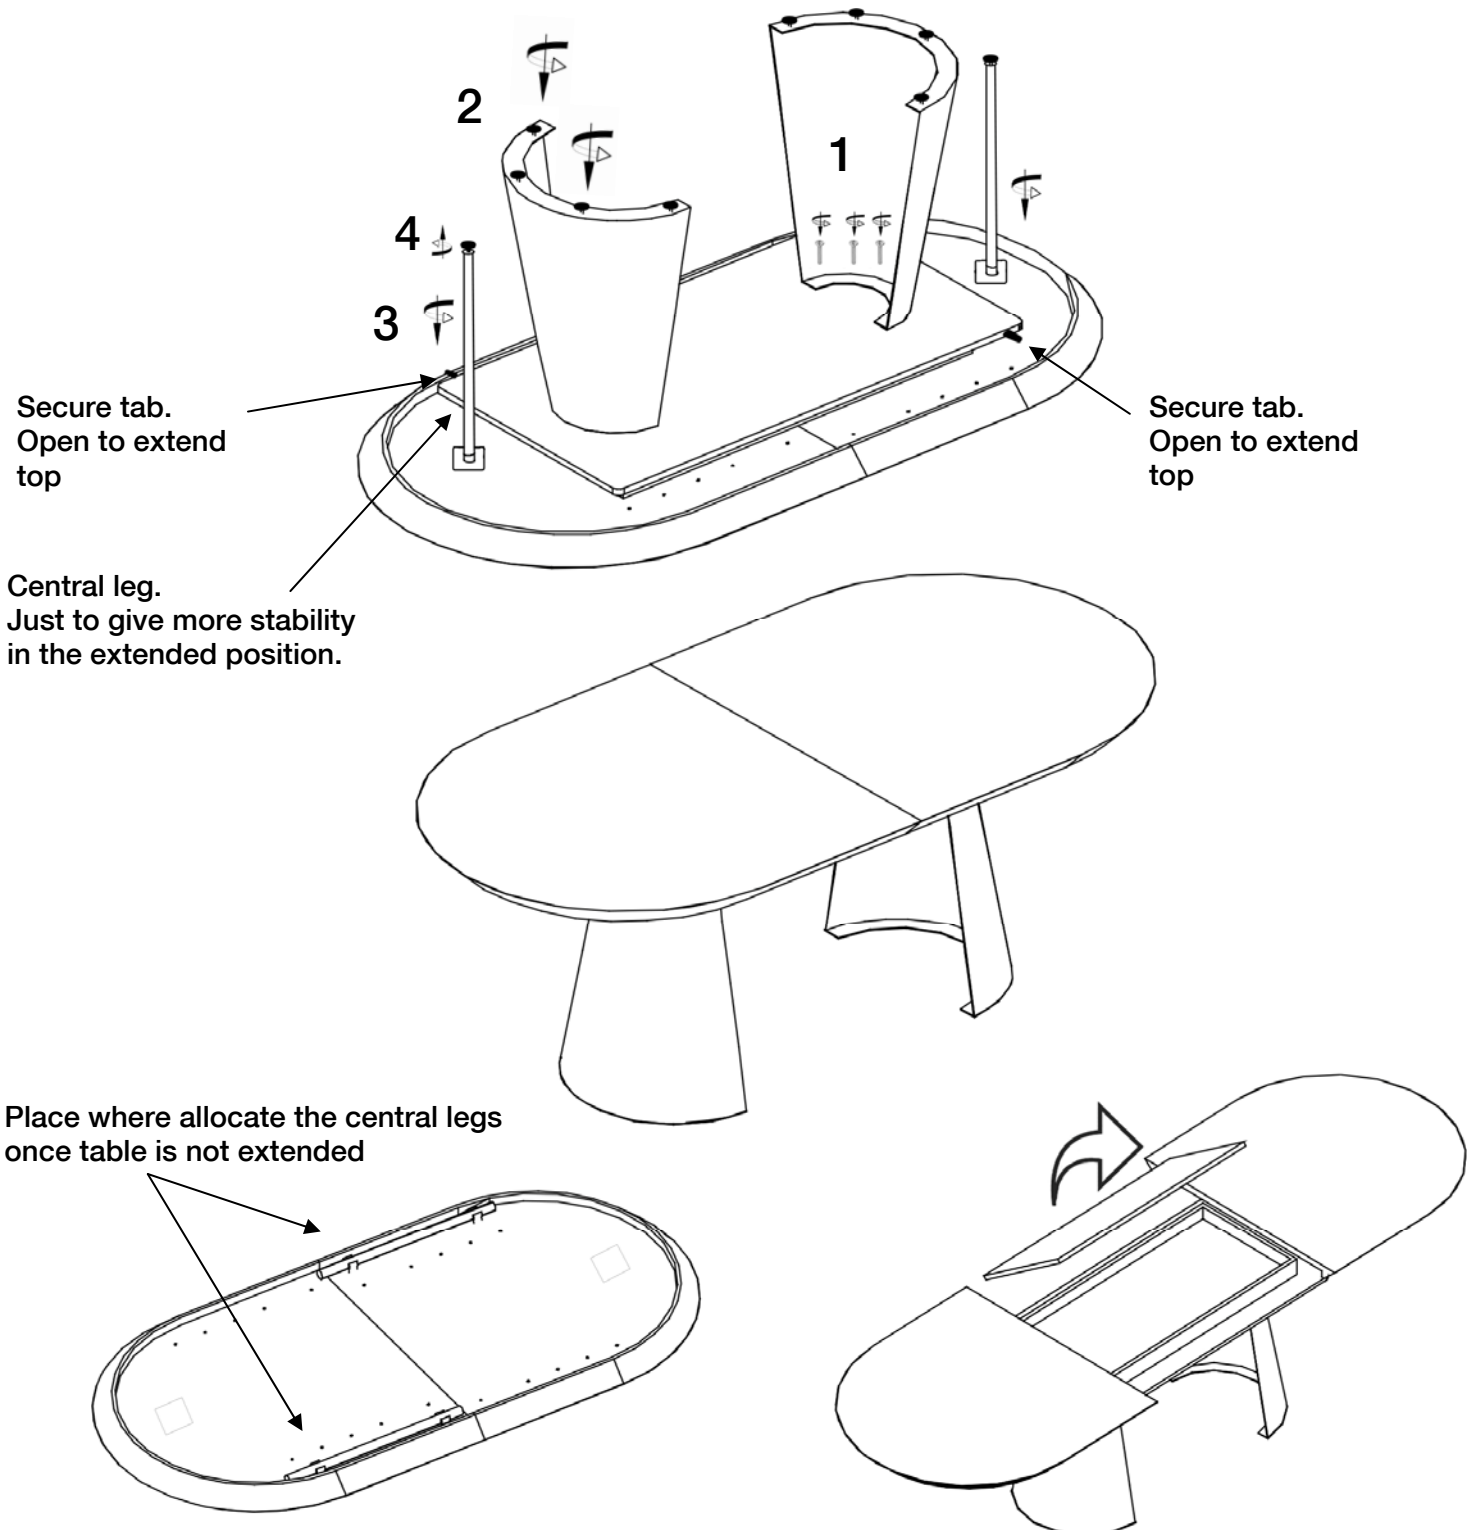

Para ver la ficha técnica de producto completa, puede usar el siguiente código QR:

You may use the following QR code to view the complete technical data sheet of the product:

If you have any technical questions, please do not hesitate to contact our technical Department.
We are at your disposal in our email: irodriguez@schuller.es