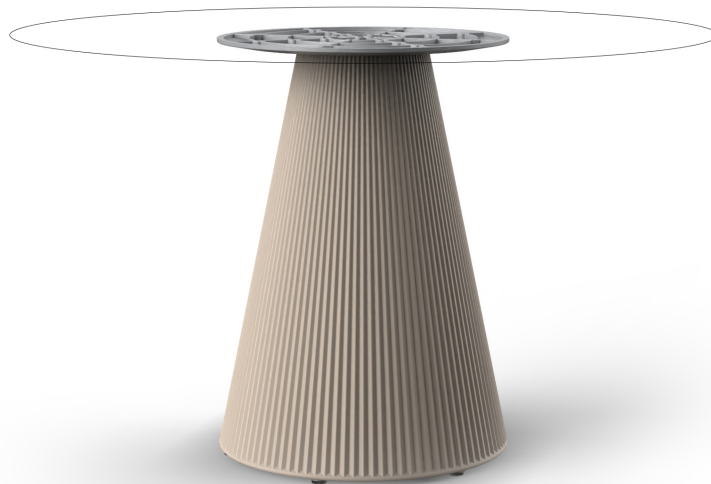

Products / Dining Tables / Gatsby Base ø50x73cm S50

Gatsby base ø50x73cm s50

by Ramón Esteve

The Gatsby collection, designed by Ramón Esteve for Vondom, recalls the Art Déco lighting. Those crazy twenties. “Something new, extraordinary, beautiful, simple but sophisticatedly designed” said Francis Scott Fitzgerald about his aims for the novel he was about to write. The Great Gatsby was born in an age of prosperity, parties and excess. They called it “the American Dream”.

Info

Description

Weight: 6.3 Kg

GATSBY Mesa Base Redonda Ø50x73cm S50
GATSBY Round Base Table Ø50x73cm S50
ref. 54454

TABLE TOP - SOBRE

- Ø119 cm
Ø46 3/4"
- Ø139 cm
Ø54 1/4"
- Ø149 cm
Ø58 1/4"

Accessories

- TABLE 10mm
- TABLE 12mm
- TABLE DEKTON

ice

notte blue

white

black

bronze

steel

anthracite

red

khaki

taupe

ecru

beige

Matt Polyethylene