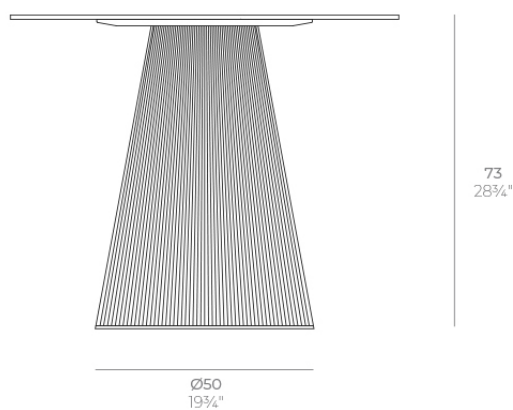

Products / Dining Tables / Gatsby Base ø50x73cm S50

Gatsby base ø50x73cm s50

by Ramón Esteve

The Gatsby collection, designed by Ramón Esteve for Vondom, recalls the Art Déco lighting. Those crazy twenties. “Something new, extraordinary, beautiful, simple but sophisticatedly designed” said Francis Scott Fitzgerald about his aims for the novel he was about to write. The Great Gatsby was born in an age of prosperity, parties and excess. They called it “the American Dream”.

Info

Description

Weight: 6.3 Kg

GATSBY Mesa Base Redonda Ø50x73cm S50
GATSBY Round Base Table Ø50x73cm S50
ref. 54454

TABLE TOP - SOBRE

- Ø119 cm
Ø46 3/4"
- Ø139 cm
Ø54 1/4"
- Ø149 cm
Ø58 1/4"

Accessories

- TABLE 10mm
- TABLE 12mm
- TABLE DEKTON