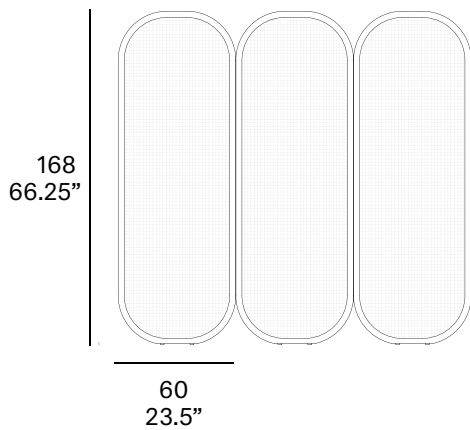

indoor

Frames

Room divider / biombo

Jaime Hayon, 2014

T058

Room divider with structure made of peeled and tinted natural rattan 34 mm/1.42" in diameter. Screen manufactured in tinted natural wicker ("dutch wicker"). Finished with a three step coating (dye, base coat and top coat) highly resistant to solar radiation thanks to UV filters. Protective caps with removable plastic-felt inserts.

Shipment details

Qty	1 room divider (1 box)
Volume	0,19 m3 / 6.71 ft3
Gross weight	28 kg / 62 lb
Net weight	24 kg / 53 lb
Item dimensions (width x depth x height)	60 x 3,5 x 168 cm 23.5" x 1.5" x 66.25"