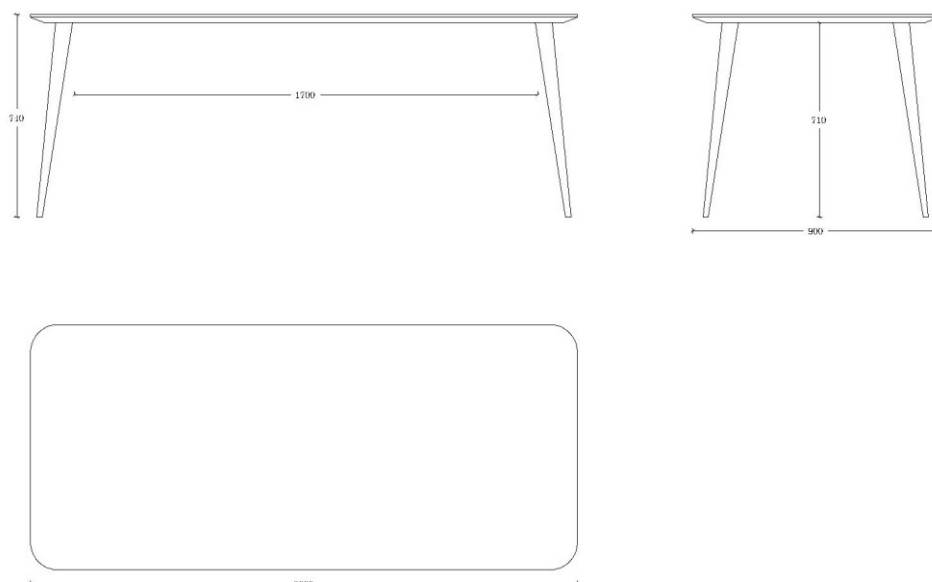

TECHNICAL CHARACTERISTICS

MBOB200BE

Bob

Table

Bob table, with a design that fits to perfection in any space, thanks to its different heights and materials. Inspired by the peacefulness of nature and the soul of the north to create pleasant, calm spaces, subtle yet contemporary.

DESIGNED BY NADIA ARRATIBEL

ondarreta

DIMENSIONS

Height: 75 cm (29.5")

Free height: 72 cm (28.3")

90 cm x 90 cm (35.4" x 35.4") [width x depth]

100 cm x 100 cm (39.4" x 39.4") [width x depth]

120 cm x 120 cm (47.2" x 47.2") [width x depth]

120 cm x 80 cm (47.2" x 31.5") [width x depth]

140 cm x 80 cm (55.1" x 31.5") [width x depth]

160 cm x 90 cm (63" x 35.4") [width x depth]

180 cm x 90 cm (70.9" x 35.4") [width x depth]

200 cm x 90 cm (78.7" x 35.4") [width x depth]

200 cm x 100 cm (78.7" x 39.4") [width x depth]

Ø90 cm (Ø 35.4")

Ø100 cm (Ø 39.4")

Ø120 cm (Ø 47.2")

Ø130 cm (Ø 51.2")

Ø150 cm (Ø 59")

WEIGHT

23 kg [50 lb] (90 x 90)