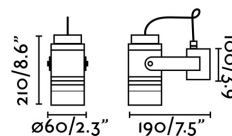

Specifications

Bulb:	GU10 MAX. 8W
Bulb included:	No
Transformer:	
Transformer included:	No
Voltage:	100-240V
IP:	54
Class:	I
Material:	Aluminium and transparent glass diffuser
Designer:	
Recommended bulb:	17317
Description of recommended Bulb:	BULB GU10 LED 8W 4000K 38°
Length:	210 mm
Net Width:	190 mm
Height:	60 mm
Diameter:	60 Ø
Net Weight:	0.75 kg
Volume:	0.00210 m3