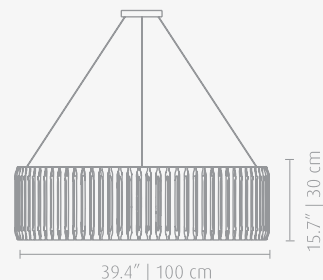

MATERIALS

BODY: Brass

STANDARD FINISHES*

BODY: Gold Plated

*AVAILABLE FINISHES P.175

WEIGHT

Approx. 50 kg | 110 lbs

BULBS

24x G9 Bulbs

DIMENSIONS

CORD HEIGHT: Adjustable with 39.4" | 100 cm
(customizable on purchase)

HEIGHT: 15.7" | 30 cm

DIAM.: 39.4" | 100 cm

ALSO AVAILABLE **MATHENY | FLOOR** P. 91

ALSO AVAILABLE **MATHENY | WALL** P. 159

G9 bulbs (bulbs included* except USA)

1 Arc - 24 bulbs

3 Arcs - 36 bulbs

4 Arcs - 42 bulbs

DIMENSIONS

CORD HEIGHT: customizable (on purchase)

HEIGHT: 15,7" | 30 cm

DIAM: 39,4" | 100 cm