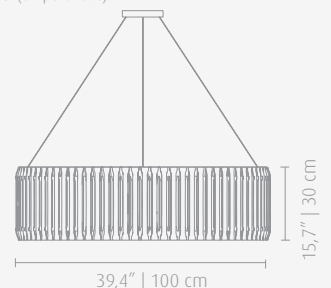

24x G9 Bulbs

DIMENSIONS

CORD HEIGHT: Adjustable with 39.4" | 100 cm
(customizable on purchase)

HEIGHT: 15.7" | 30 cm

DIAM.: 39.4" | 100 cm

ALSO AVAILABLE **MATHENY | FLOOR** P. 91

ALSO AVAILABLE **MATHENY | WALL** P. 159

G9 bulbs (bulbs included* except USA)

1 Arc - 24 bulbs

3 Arcs - 36 bulbs

4 Arcs - 42 bulbs

DIMENSIONS

CORD HEIGHT: customizable (on purchase)

HEIGHT: 15,7" | 30 cm

DIAM: 39,4" | 100 cm