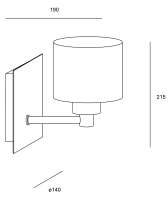

### TECHNICAL FEATURES

Power (W) : Max. power 60W

Total power consumption of light (W) : 60W

Structure material : Steel

Structure finish : Satin nickel

Diffuser material : Textile

Diffuser finish : White

Recommended light bulb : E27