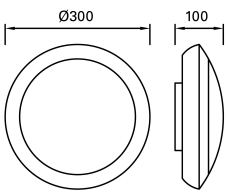

Ford Round

PX-1801-BLA

Ceiling fixture IP65 Ford Round E27 20W Blanco 2300lm

TECHNICAL FEATURES

Power (W) : Max. power 20W

Total power consumption of light (W) : 40W

Real lumens : 2300

Real lm/W : 58

Lens / reflector angle : HORIZONTAL 120°,
HORIZONTAL 120°

UGR : <=22

Structure material : Polycarbonate + ABS

Structure finish : Blanco

Diffuser material : Polycarbonate

Diffuser finish : Opal

Max. size of light bulb : 150/50 mm

Luminance 90°65°: 2965

UGR	
S=0.250	
Ceiling / cavity	0.7
Walls	0.5
Working Plane	0.2
Room dimensions	X=4H, Y=8H
UGR crosswise	21.9
UGR lengthwise	20.4

VENTILATION FEATURES

Power used: 40W

Service value measurement standard: EN 60879:2019