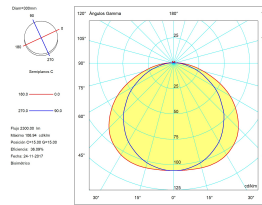

Lens / reflector angle : HORIZONTAL 120°,
HORIZONTAL 120°

UGR : <=22

Structure material : Polycarbonate + ABS

Structure finish : Blanco

Diffuser material : Polycarbonate

Diffuser finish : Opal

Max. size of light bulb : 150/50 mm

Luminance 90°65°: 2965

UGR	
S=0.250	
Ceiling / cavity	0.7
Walls	0.5
Working Plane	0.2
Room dimensions	X=4H, Y=8H
UGR crosswise	21.9
UGR lengthwise	20.4

VENTILATION FEATURES

Power used: 40W

Service value measurement standard: EN 60879:2019