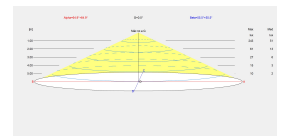

Lens / reflector angle : HORIZONTAL 120°,
HORIZONTAL 120°

UGR : <=22

Structure material : Polycarbonate + ABS

Structure finish : Blanco

Diffuser material : Polycarbonate

Diffuser finish : Opal

Max. size of light bulb : 150/50 mm

Luminance 90°65°: 2965

UGR	
S=0.250	
Ceiling / cavity	0.7
Walls	0.5
Working Plane	0.2
Room dimensions	X=4H, Y=8H
UGR crosswise	21.9
UGR lengthwise	20.4

VENTILATION FEATURES

Power used: 40W

Service value measurement standard: EN 60879:2019