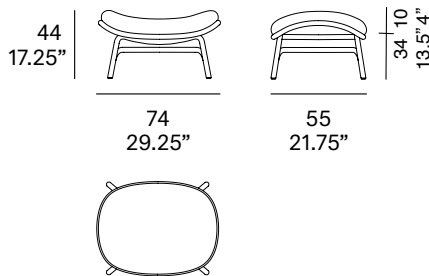

indoor

Armadillo Footstool / banqueta

MUT Design, 2020

T036

Footstool with structure made of peeled and tinted natural rattan of 32 mm/1.26" diameter. Seat manufactured in peeled and tinted natural rattan of 28 mm/1.1" diameter. Finished with a three step water-based coating (dye, base coat and top coat) highly resistant to solar radiation thanks to UV filters. Possibility of customization through a wide variety of high performance technical fabrics. Protective caps with removable plastic-felt inserts.

Shipment details

Qty	1 footstool (1 box)
Volume	0,32 m ³ / 11.5 ft ³
Gross weight	8 kg / 17.5 lb
Net weight	5 kg / 11 lb
Box dimensions (approx.)	80 x 61 x 59 cm 31.5" x 24" x 23.25"
Item dimensions (width x depth x height)	74 x 55 x 44 cm 29.25" x 21.75" x 17.25"
COM (1, 40 - 1,50 m / 54"-59")	cushion: 1 m / 1.1 yd