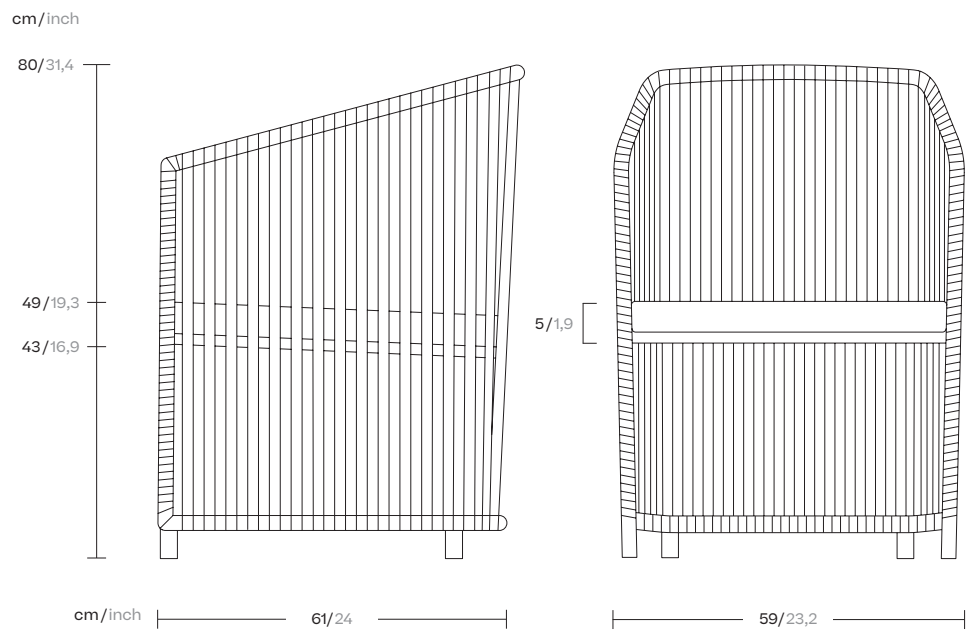

Bitta Lounge
Dining armchair lounge
bela rope
by Rodolfo Dordoni

kettal

Dining armchair lounge bela rope

Designer
Rodolfo Dordoni

Collection
Bitta Lounge

Reference
KS7L00100

1/5

The new Bitta Lounge features a gentle, rounded design with sizes and proportions appropriate for small spaces. Thanks to its lightness and design it is ideal for public and residential areas, with seat and backrest cushions for greater ergonomic comfort.