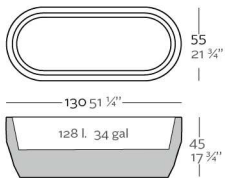

VASES Jardiniere
VASES Jardinera

FINISHES ACABADOS

COLOURS COLORES

BASIC, SELF-WATERING / AUTORRIEGO

LACQUERED / LACADO

LIGHT / LUZ, LED RGB, LED DMX, BATTERY BATERIA