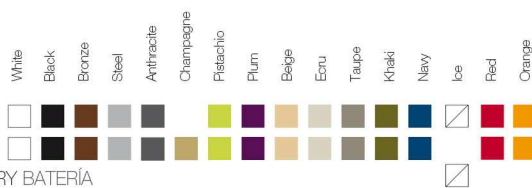

FINISHES ACABADOS

COLOURS COLORES

BASIC, SELF-WATERING / AUTORRIEGO

LACQUERED / LACADO

LIGHT / LUZ, LED RGB, LED DMX, BATTERY BATERIA

FABRIC TEJIDOS

NAUTICAL NÁUTICA

SILVERTEX