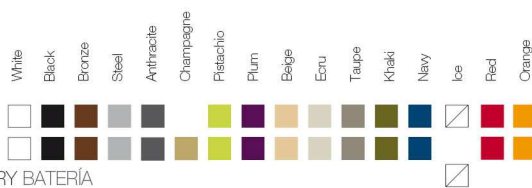

\* A: BASIC R: AUTORRIEGO F: LACADO W:LUZ L:LEDS B: FULL WHITE G: GLASS

FINISHES ACABADOS

COLOURS COLORES

BASIC, SELF-WATERING / AUTORRIEGO

LACQUERED / LACADO

LIGHT / LUZ, LED RGB, LED DMX, BATTERY BATERIA