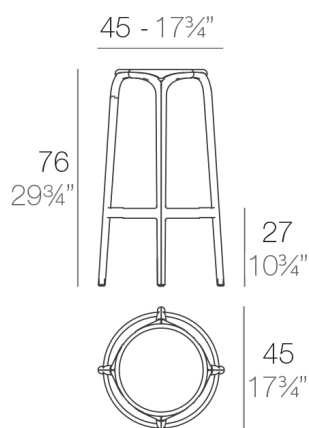

View online: <https://www.vondom.com/products/65027>

Features

Description

Made of injected polypropylene with fiber glass. Stackable. Available in several colors. Item suitable for indoor and outdoor use.

Weight

4.31 Kg

BROOKLYN Taburete Alto 76
BROOKLYN Bar Stool 29³/₄"

FINISHES

BASIC PP

Ref. 65027

Available in various colors

- PICKLE
- WHITE
- BLACK
- ECRU