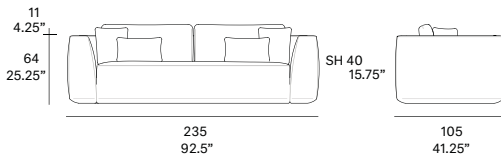

## Shipment details

Qty	1 sofa (1 box)
Volume	1,8 m3 / 63.6 ft3
Gross weight	67 kg / 148 lb
Net weight	58 kg / 128 lb
Item dimensions (width x depth x height)	235 x 105 x 64 cm 92.5" x 41.25" x 25.25"
COM (1, 40 - 1,50 m / 54"-59")	upholstered: 12 m / 13.1 yd loose cushions: 2 m / 2.2 yd