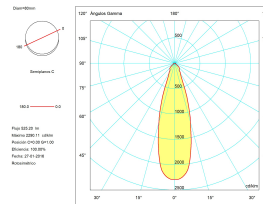

VENTILATION FEATURES

Power used: 50W

Service value measurement standard: EN 60879:2019

LOGISTICS

Net weight (kg): 0.12

Packaged weight (kg): 0.15

Packaging: 90mm x 65mm x 90mm