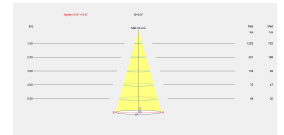

Lens / reflector angle : MEDIUM 31°

Structure material : Aluminium

Structure finish : Blanco

Max. size of light bulb : 55/50 mm

Recommended light bulb : GU10

Voltage / frequency : 100-240V/50-60Hz

Warranty : 5 Years

Energy efficiency : Light bulb not included

LUMINOTECHNIC FEATURES

Lampholder: 1 x GU10

VENTILATION FEATURES

Power used: 50W

Service value measurement standard: EN 60879:2019

LOGISTICS

Net weight (kg): 0.12