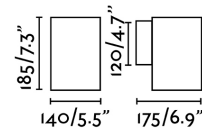

### Specifications

**Bulb:** COB LED 20W 3000K 1200Lm 18°  
CRI>80

**Bulb included:** Yes

**Transformer:** Driver

**Transformer included:** Yes

**Voltage:** 220-240V

**IP:**

**Class:**

**Material:** Aluminium and opal glass difusser

**Designer:**

**Volume:** 0.00686 m3

8421776183971