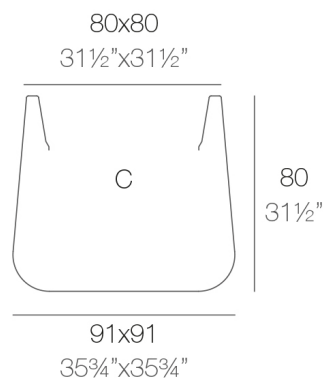

Weight

16 Kg

ULM cuadrada 91 cm C = 492 L
ULM square 35 3/4" C = 130 gal

FINISHES

SIMPLE

Ref. 42205

Matt finishes pot one wall

| |
|------------|
| ICE |
| WHITE |
| BLACK |
| BRONZE |
| STEEL |
| ANTHRACITE |
| RED |
| PISTACHIO |
| ORANGE |
| KHAKI |
| NAVY |
| TAUPE |
| PLUM |
| ECRU |