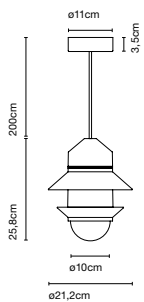

## Sputnik Estudio

**marset**

**Santorini IP20**

**Santorini IP20**  
E27 LED Standard 8W

- Off white (Ral 1013)
- Light green (Pantone 5517U)
- Sand (Ral 1001)
- Pale pink (Pantone 939C)

**Blown, pressed glass diffuser attached to a polycarbonate structure. Shades available in different colors. Black canopy.**