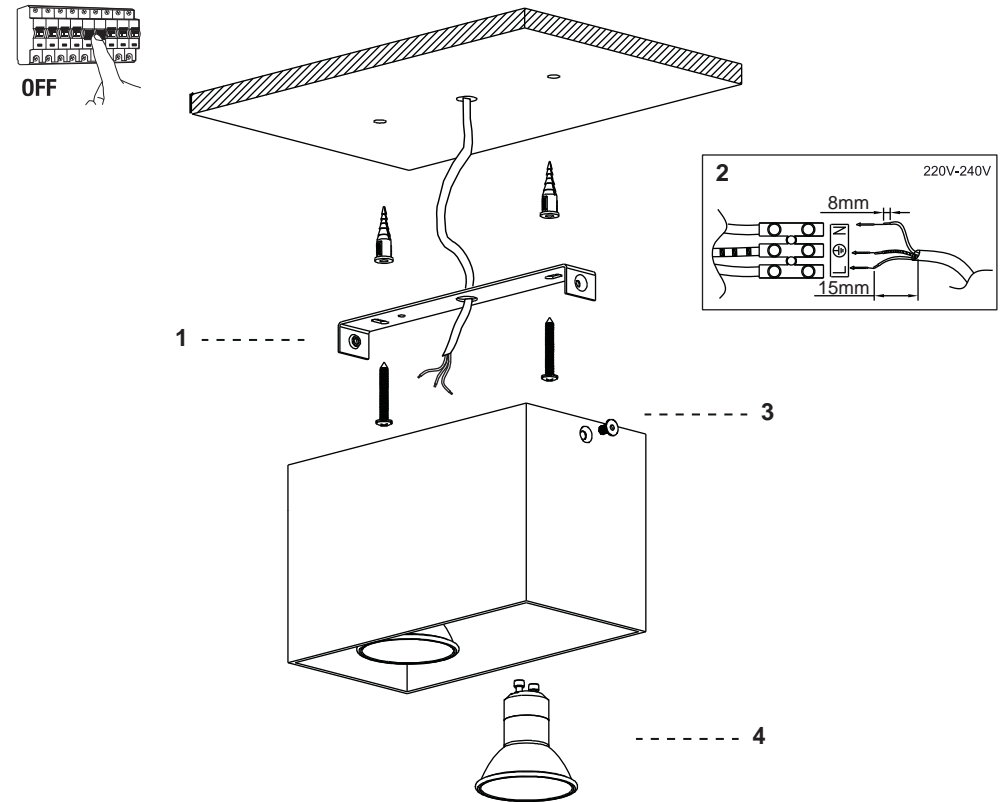

ref. 63270 white-blanco
ref. 63271 black-negro

LIGHT SOURCE - FUENTE DE LUZ
1xGU10 max 50W not included

ref. 63272 white-blanco
ref. 63273 black-negro

LIGHT SOURCE - FUENTE DE LUZ
2xGU10 max 50W not included