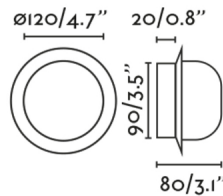

MAY is a fun collection of wall lights designed by Faro Lab. Its structure is circular in shape and it can be found in five finishes. It can be installed on the wall or on the ceiling as a ceiling lamp, and in a multitude of indoor spaces, as well as in the bathroom thanks to its IP44. This green wall lamp projects a uniform warm light and it is made in steel with a glass diffuser.

General characteristics

Type	II
IP	44
voltage	100V-240V
Hertz	50/60Hz
Power	4W

Material

Body/Structure	Steel
Diffuser	Glass

Finish

Body/Structure	Green
Diffuser	Opal White

Lighting characteristics

Light source included	YES
Light source	COB LED
Temperature	2700K
LM	300Lm
LED lifetime	30000
Dimmable light source	NO
Intensities	300
Energy classification	F