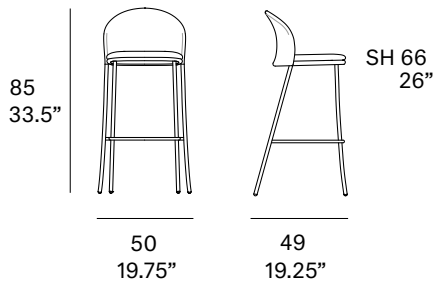

### Shipment details

Qty	2 bar stools (1 box)
Volume	14.8 ft <sup>3</sup>
Gross weight	33 lb
Net weight (1 armchair)	12 lb
Box dimensions (approx.)	22.4" x 22" x 41.3"
Item dimensions (width x depth x height)	19.75" x 19.25" x 33.5"
COM	cushion: 0.6 yd
54"-59"	